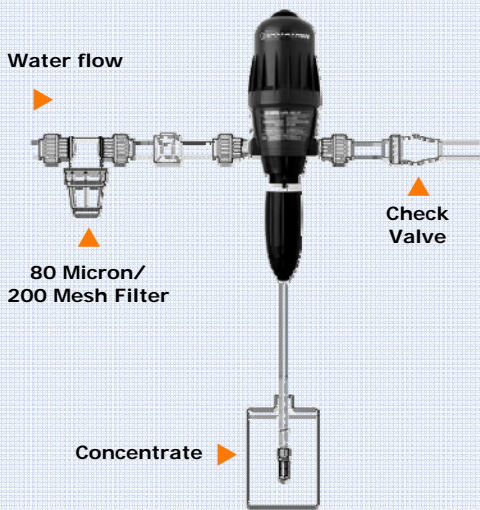

Basic Installation

Unit Specifications

ALL PURPOSE NUTRIENT INJECTORS

Model	Max. Flow	Min. Flow	Injection Percents	Injection Ratios	Pressure Range	Connections
D14MZ2	14 GPM	0.05 GPM	0.2 to 2%	1:500 to 1:50	4.3 to 85 PSI	3/4" NPT
DI1500	11 GPM	0.05GPM	0.07 to 0.2%	1:1500 to 1:500	4.3 to 85 PSI	3/4" NPT

All units include: mounting bracket, suction tube, strainer and weight.
Please review the basic installation drawing for recommended accessories.
MAXIMUM TEMPERATURE: 104 °F