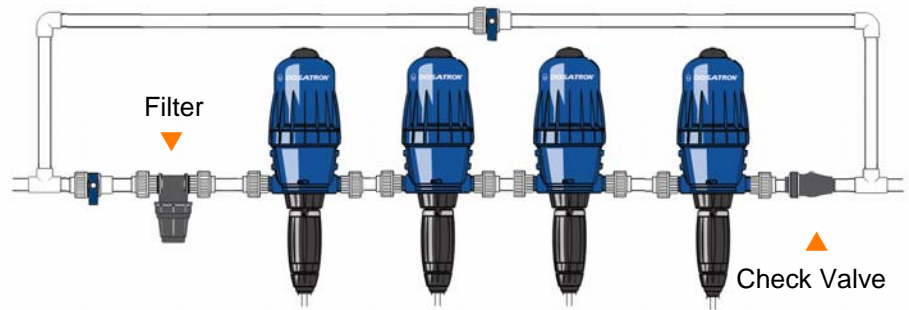

Series Installation

Use multiple Dosatrons in the same water line to inject multiple nutrients