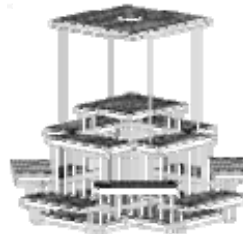

Focal Point Displays

Plant Hanger Plus™ Island

The Plant Hanger Plus™ Pyramid Island will forever change the way you view merchandising, inside or out. The new super-strong, high-capacity integrated three-bar overhead structure provides ample capacity for your even your largest hanging merchandise needs. Combined with one of our three uniquely suited five-level pyramids and tiered endcaps, this fixture makes your product pop, plain and simple.

Suggested Accessories:

NEW! Sign Kit

SM1567209PI
Length: 156"
Width: 63"
Height: 86"

SM1267209PI
Length: 126"
Width: 63"
Height: 86"

SM967209PI
Length: 96"
Width: 63"
Height: 86"

Focal Point Displays

Octagon

Our Octagon display will blow you away with a total of 13 separate 16" x 36" selling levels surrounding a central octagonal footprint. This creates the ultimate cross-merchandising centerpiece for your retail garden center. The optional overhead canopy or kiosk-style mini shade structure creates an island of merchandise that customers can't resist!

Suggested Accessories:

NEW! Sign Kit

Octagon
SM9645140
Length: 102"
Width: 102"
Height: 45"

Octagon with Canopy
SM9645140C
Length: 102"
Width: 102"
Height: 86"

Octagon Kiosk
SM9645140K1
Length: 102"
Width: 102"
Height: 94" (to peak of structure)