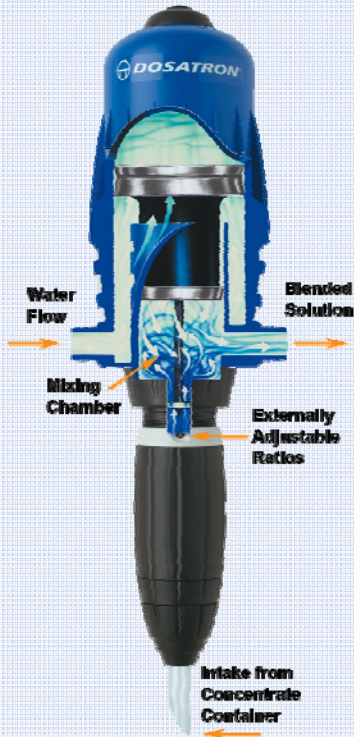

Unit Operation