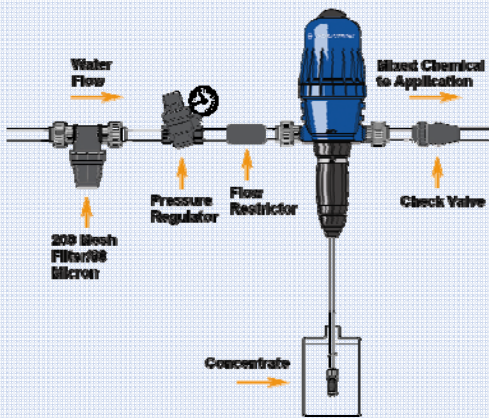

Basic Installation