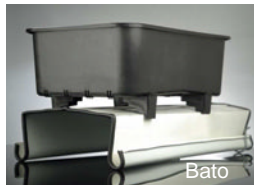

Bato

STRAWBERRY TRAYS

10 holes CD

10 holes DD

9 holes

40 holes

SUBSTRATE TROUGHS

Allround